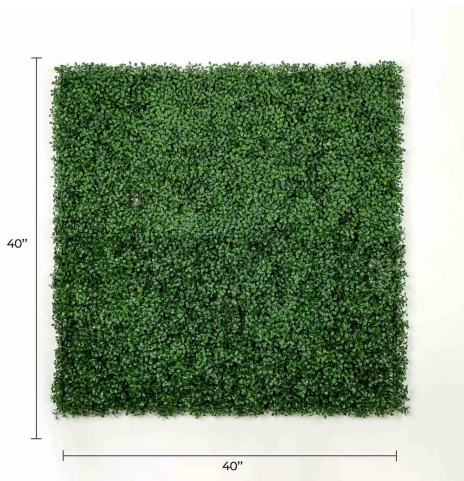

A terrific privacy screen

We understand how uncomfortable it is to have your neighbors or other strangers spy on you in your own home. The good news is your boxwood bushes can help you block any unwanted eyes discreetly and elegantly. Our panels are dense enough to deter any nosy neighbors from peering through your fence. It's definitely the most stylish way to maintain your privacy.

□